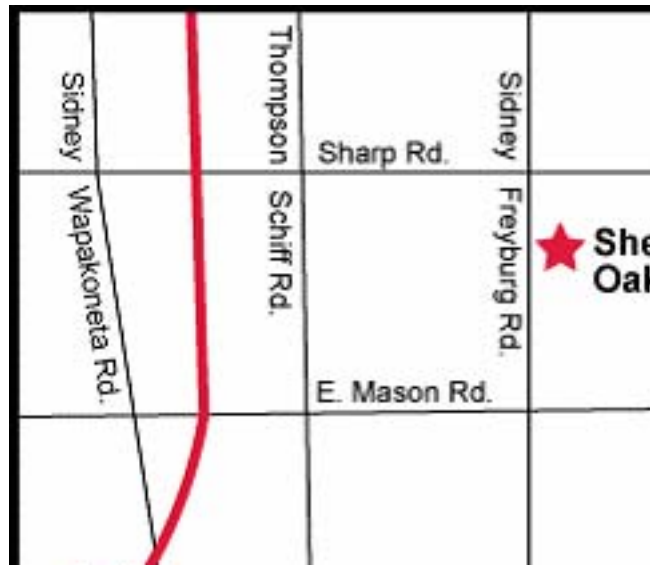

### Venue Map & Location

**Shelby Oaks Phone:** 937-492-2883

**From Dayton:** Take I-75 North to exit 94. Turn left off the exit ramp. Go to the second crossroads and turn right onto Sharp Road. Shelby Oaks is located two miles down on the right side of Sharp Road.

**From Lima:** Take I-75 South to exit 94. Turn right off the exit ramp. Go to the second crossroads and turn right onto Sharp Road. Shelby Oaks is located two miles down on right side of Sharp Road.

**From Bellefontaine:** Take State Route 47 west into a town called Port Jefferson. Approximately 3 miles outside of Port Jefferson a road intersects from the right only, called Sidney-Freyburg Road. Turn right onto Sidney-Freyburg Road, Shelby Oaks is located two miles down on Sidney-Freyburg Road.

**From Versailles:** Take 47 east to I-75. Take I-75 North to exit 94. Turn left off exit ramp. Go to the second crossroads and turn right onto Sharp Road. Shelby Oaks is located two miles down on the right side of Sharp Road.