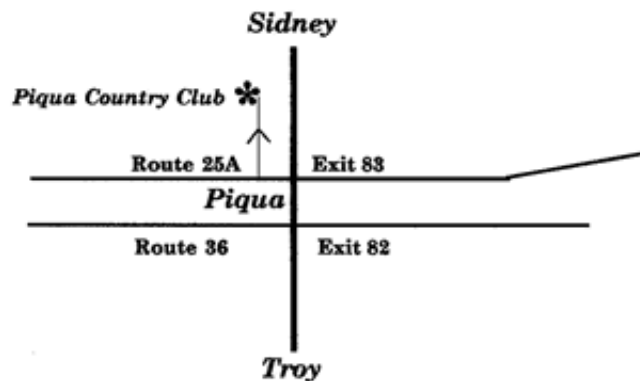

Venue Map & Location

Piqua Country Club

(937) 773-7744

From South: I - 75 North to Exit 83 Left at the end of the ramp (North) Turn Right on Country Club Road (this is about 200 yards West of I-75) The Piqua Country Club will be on the left hand side approximately .75 miles

From North: I - 75 North to Exit 83 Right at the end of the ramp (North) Turn Right on Country Club Road (this is about 200 yards West of I-75) The Piqua Country Club will be on the left hand side approximately .75 miles