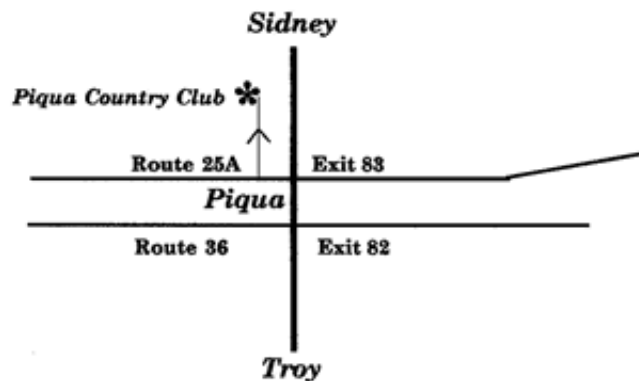

Venue Map & Location

Piqua Country Club

(937) 773-7744

From South: I - 75 North to Exit 83 Left at the end of the ramp (North) Turn Right on Country Club Road (this is about 200 yards West of I-75) The Piqua Country Club will be on the left hand side approximately .75 miles

From North: I - 75 North to Exit 83 Right at the end of the ramp (North) Turn Right on Country Club Road (this is about 200 yards West of I-75) The Piqua Country Club will be on the left hand side approximately .75 miles